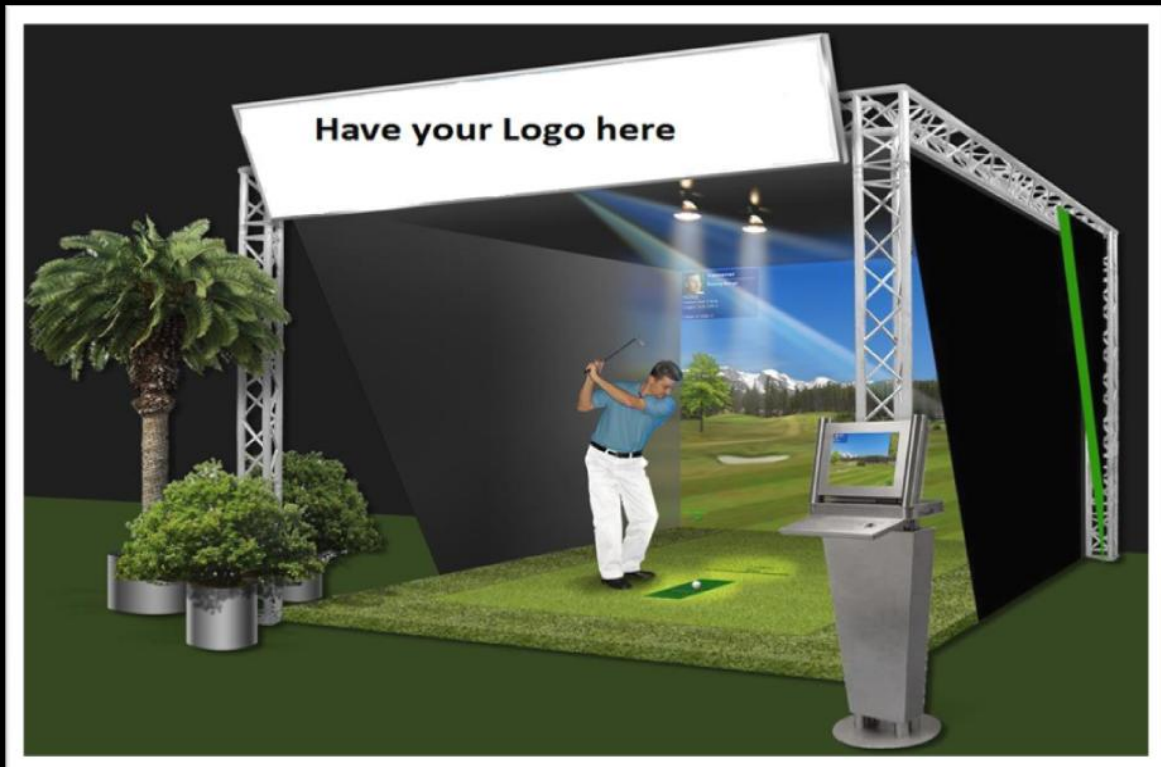

Bespoke Indoor Enclosures Available