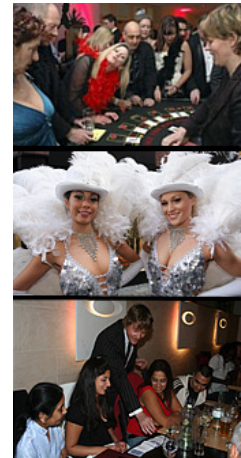

LAS VEGAS THEMED NIGHT PACKAGES

Package (1)

Individual total price from £1200

Package price from £1050

- 2 x Casino Tables
(Choose from Roulette: Blackjack: Poker: Wheel of Fortune)
- 2 x Professional croupiers
- Chips, cards and accessories
- Authentic, original size, polished wooden tables
(Amongst the best the UK has to offer)
- 2 x Las Vegas Showgirls
(Why not consider an Elvis or Rat Pack Tribute)
- Close-up Magician
- Up to 3 hours playing time

Package (2)

Individual total price from £2550

Package price from £2300

- 4 x Casino Tables
(Choose from Roulette: Blackjack: Poker: Wheel of Fortune)
- 4 x Professional croupiers
- Chips, cards and accessories
- Authentic, original size, polished wooden tables
(Amongst the best the UK has to offer)
- 4 x Las Vegas Showgirls
- 1 x Elvis Tribute
- Close-up Magician
- Up to 3 hours playing time

Package (3)

Individual total price from £3150

Package price from £2850

4 x Casino Tables

(Choose from Roulette: Blackjack: Poker: Wheel of Fortune)

4 x Professional croupiers

Chips, cards and accessories

Authentic, original size, polished wooden tables