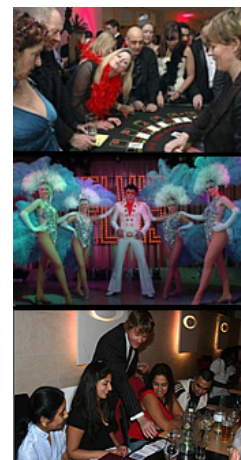

LAS VEGAS THEMED NIGHT PACKAGES

Package (1)

Individual total price from £1200

Package price from £1050

- 2 x Casino Tables
(Choose from Roulette: Blackjack: Poker: Wheel of Fortune)
- 2 x Professional croupiers
- Chips, cards and accessories
- Authentic, original size, polished wooden tables
(Amongst the best the UK has to offer)
- 2 x Las Vegas Showgirls
(Why not consider an Elvis or Rat Pack Tribute)
- Close-up Magician
- Up to 3 hours playing time

Package (2)

Individual total price from £2550

Package price from £2300

- 4 x Casino Tables
(Choose from Roulette: Blackjack: Poker: Wheel of Fortune)
- 4 x Professional croupiers
- Chips, cards and accessories
- Authentic, original size, polished wooden tables
(Amongst the best the UK has to offer)
- 4 x Las Vegas Showgirls
- 1 x Elvis Tribute
- Close-up Magician
- Up to 3 hours playing time

Package (3)

Individual total price from £3150

Package price from £2850

4 x Casino Tables

(Choose from Roulette: Blackjack: Poker: Wheel of Fortune)

4 x Professional croupiers

Chips, cards and accessories

Authentic, original size, polished wooden tables